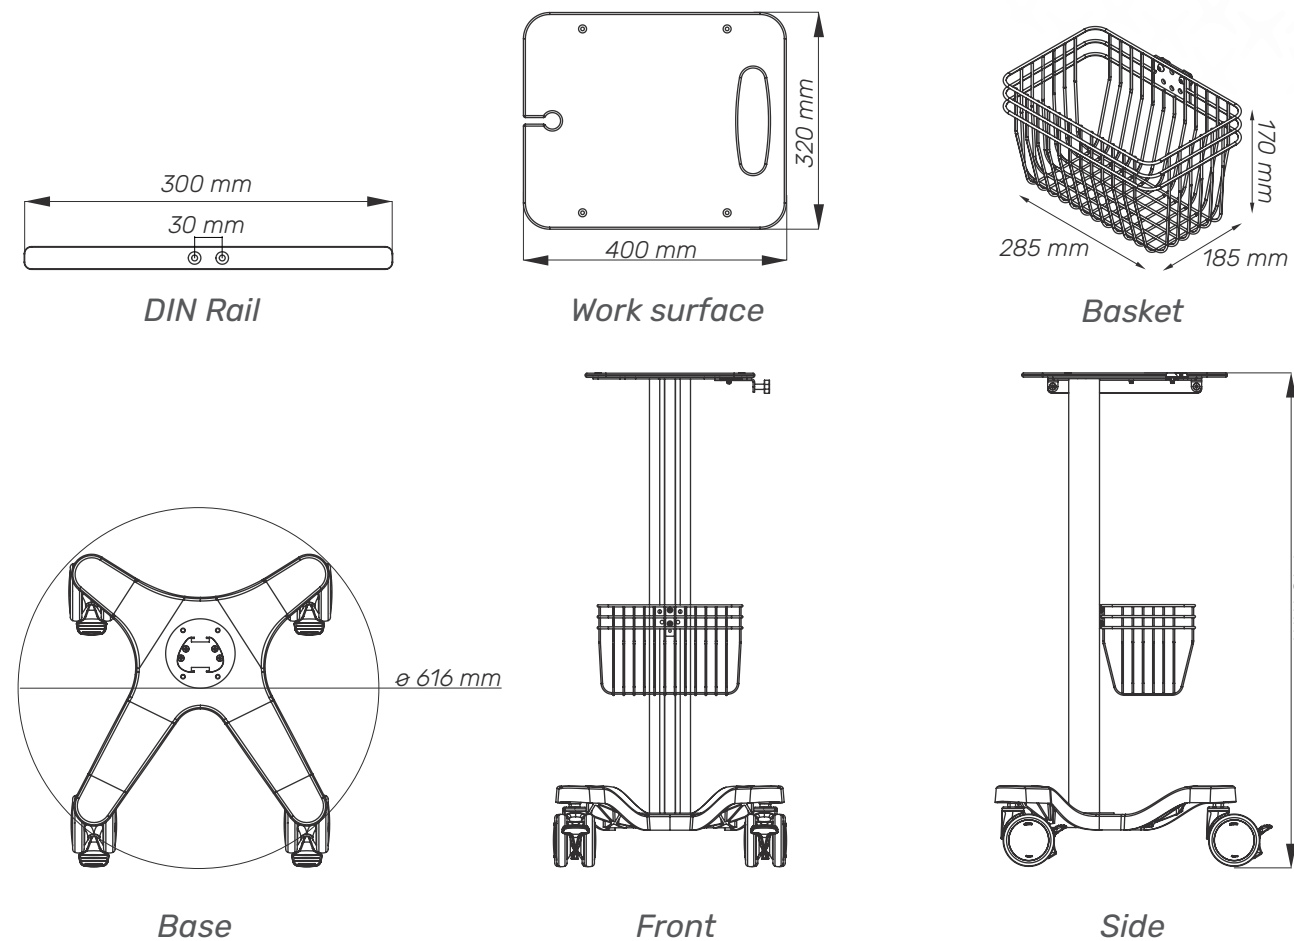

BUG-WS1-DR1

Cart with Work surface, Basket and DIN Rail

-  Ergonomic
-  Easy to clean
-  Multi purpose
-  Lifetime warranty
-  Quick setup

FEATURES

Designed and manufactured in Hungary, products are typically 100% recyclable and upgradable in the future. Raw materials are sourced locally or in the EU.

DIN Rail to fix accessories

Work surface with handle

Basket

Cart Properties

Dimensions and mechanical data

Mechanical data

Height	945 mm
Wheelbase dimension	616 mm (diameter)
Wheel construction	Polyamide with Polyurethane tread
Wheels/locking	2 lockable, 100 mm diameter
Loading capacity	25 kg
Work surface size	460x340 mm