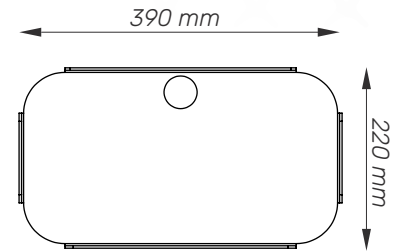

Scanner holder

Left or right hand mouse pad

Shelf

Cart Properties

Dimensions and mechanical data

Worktop

Scanner holder

Shelf

Base

Front

Side

Mechanical data

Height	940 mm
Wheelbase dimension	616 mm (diameter)
Worktop dimensions	Width: 400x320 mm; Shelf: 390x220mm
Wheels/locking	4 lockable, 100 mm diameter
Loading capacity	25 Kg
Cart weight	15 Kg