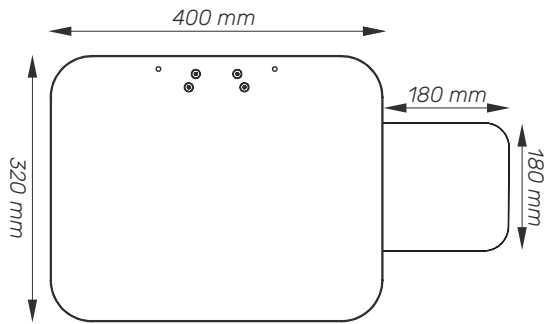

Scanner holder

Left or right hand mouse pad

Shelf

Cart Properties

Dimensions and mechanical data

Worktop

Scanner holder

Shelf

Base

Front

Side

Mechanical data

Height	940 mm
Wheelbase dimension	616 mm (diameter)
Worktop dimensions	Width: 400x320 mm; Shelf: 390x220mm
Wheels/locking	4 lockable, 100 mm diameter
Loading capacity	25 Kg
Cart weight	15 Kg