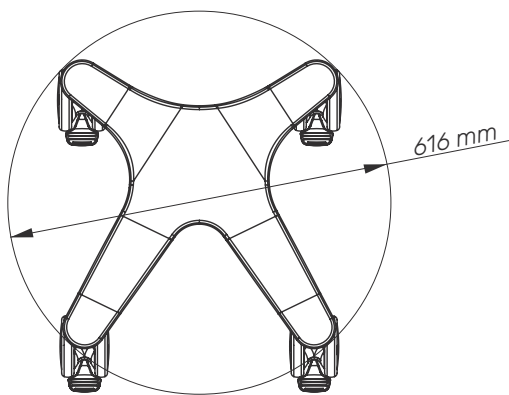

Scanner holder

Left or right hand mouse pad

Shelf

Cart Properties

Dimensions and mechanical data

Worktop

Scanner holder

Shelf

Base

Front

Side

Mechanical data

Height	940 mm
Wheelbase dimension	616 mm (diameter)
Worktop dimensions	Width: 400x320 mm; Shelf: 390x220mm
Wheels/locking	4 lockable, 100 mm diameter
Loading capacity	25 Kg
Cart weight	15 Kg