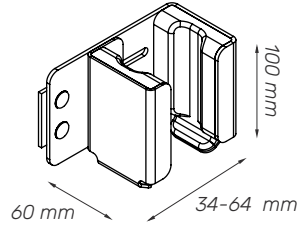

Scanner holder

Left or right hand mouse pad

Shelf

Cart Properties

Dimensions and mechanical data

Worktop

Scanner holder

Shelf

Base

Front

Side

Mechanical data

Height	940 mm
Wheelbase dimension	616 mm (diameter)
Worktop dimensions	Width: 400x320 mm; Shelf: 390x220mm
Wheels/locking	4 lockable, 100 mm diameter
Loading capacity	25 Kg
Cart weight	15 Kg