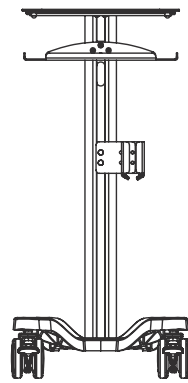

Scanner holder

Left or right hand mouse pad

Shelf

Cart Properties

Dimensions and mechanical data

Worktop

Scanner holder

Shelf

Base

Front

Side

Mechanical data

Height	940 mm
Wheelbase dimension	616 mm (diameter)
Worktop dimensions	Width: 400x320 mm; Shelf: 390x220mm
Wheels/locking	4 lockable, 100 mm diameter
Loading capacity	25 Kg
Cart weight	15 Kg