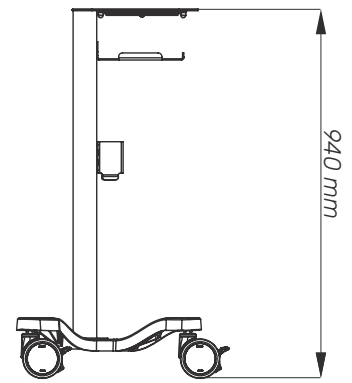

Scanner holder

Left or right hand mouse pad

Shelf

Cart Properties

Dimensions and mechanical data

Worktop

Scanner holder

Shelf

Base

Front

Side

Mechanical data

Height	940 mm
Wheelbase dimension	616 mm (diameter)
Worktop dimensions	Width: 400x320 mm; Shelf: 390x220mm
Wheels/locking	4 lockable, 100 mm diameter
Loading capacity	25 Kg
Cart weight	15 Kg