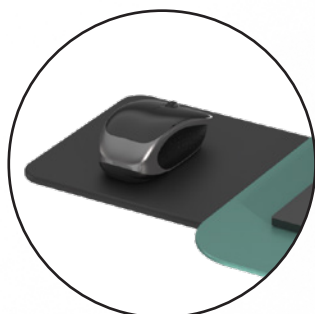

BEAVER 4

BV4-4-3

Laptop cart

Ergonomic

Easy to clean

Small footprint

8 years warranty

Quick setup

Scanner holder

Left or right hand mouse pad

Shelf

Cart Properties

Dimensions and mechanical data

Worktop

Scanner holder

Shelf

Base

Front

Side

Mechanical data

Height	940 mm
Wheelbase dimension	616 mm (diameter)
Worktop dimensions	Width: 400x320 mm; Shelf: 390x220mm
Wheels/locking	4 lockable, 100 mm diameter
Loading capacity	25 Kg
Cart weight	15 Kg