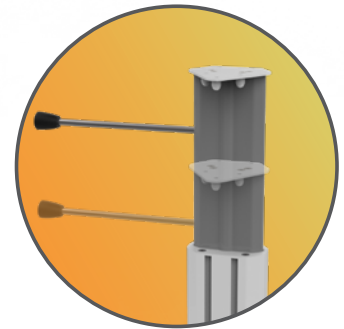

CHA4-3-B-WS3

Height adjustable cart with mouse pad

Chameleon 4 Range

Ergonomic

Easy to clean

Multi purpose

Lifetime warranty

Quick setup

FEATURES

Built in channels to fix accessories

Mouse pad

Height adjustment

Designed and manufactured in Hungary, products are typically 100% recyclable and upgradable in the future. Raw materials are sourced locally or in the EU.

Cart Properties

Dimensions and mechanical data

Work surface

Top

Front

Side

Mechanical data

Work surface height	Min: 770 mm Max: 1170 mm
Wheelbase dimension	616 mm (diameter)
Work surface dimensions	Width: 430 mm Height: 450 mm
Wheels/locking	2 lockable, 100 mm diameter
Loading capacity	25 kg