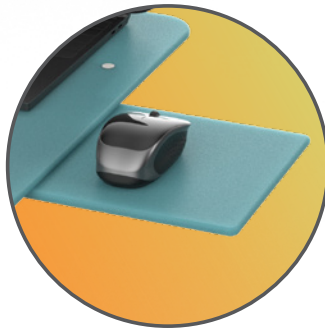

CHA4-3-B-WS3

Height adjustable cart with mouse pad

Chameleon 4 Range

Ergonomic

Easy to clean

Multi purpose

Lifetime warranty

Quick setup

FEATURES

Built in channels to fix accessories

Mouse pad

Height adjustment

Designed and manufactured in Hungary, products are typically 100% recyclable and upgradable in the future. Raw materials are sourced locally or in the EU.

Cart Properties

Dimensions and mechanical data

Work surface

Top

Front

Side

Mechanical data

Work surface height	Min: 770 mm Max: 1170 mm
Wheelbase dimension	616 mm (diameter)
Work surface dimensions	Width: 430 mm Height: 450 mm
Wheels/locking	2 lockable, 100 mm diameter
Loading capacity	25 kg