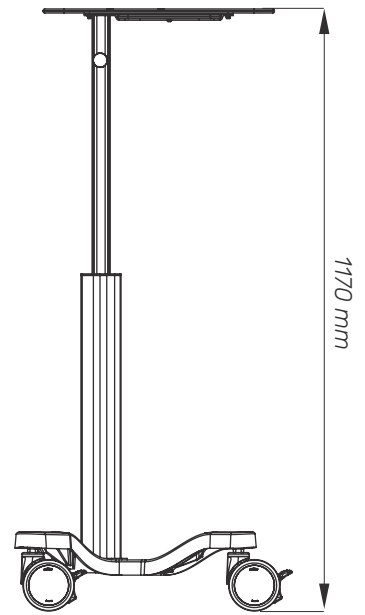

Cart Properties

Dimensions and mechanical data

Work surface

Top

Front

Side

Mechanical data

Work surface height	Min: 770 mm Max: 1170 mm
Wheelbase dimension	616 mm (diameter)
Work surface dimensions	Width: 430 mm Height: 450 mm
Wheels/locking	2 lockable, 100 mm diameter
Loading capacity	25 kg