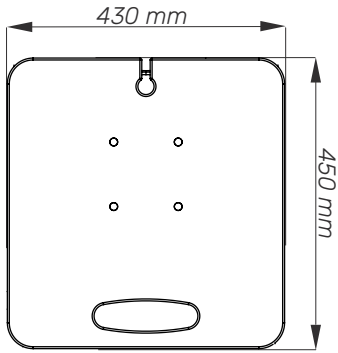

Cart Properties

Dimensions and mechanical data

Work surface

Top

Front

Side

Mechanical data

Work surface height	Min: 770 mm Max: 1170 mm
Wheelbase dimension	616 mm (diameter)
Work surface dimensions	Width: 430 mm Height: 450 mm
Wheels/locking	2 lockable, 100 mm diameter
Loading capacity	25 kg