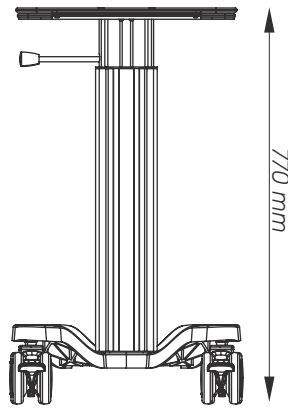

Cart Properties

Dimensions and mechanical data

Work surface

Top

Front

Side

Mechanical data

Work surface height	Min: 770 mm Max: 1170 mm
Wheelbase dimension	616 mm (diameter)
Work surface dimensions	Width: 430 mm Height: 450 mm
Wheels/locking	2 lockable, 100 mm diameter
Loading capacity	25 kg