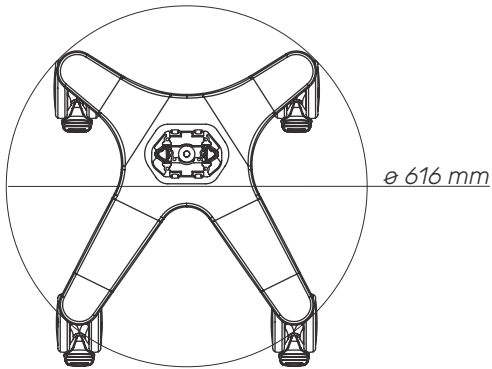

CHA4-3-B-WS3

Height adjustable cart with mouse pad

Chameleon 4 Range

Ergonomic

Easy to clean

Multi purpose

Lifetime warranty

Quick setup

Cart Properties

Dimensions and mechanical data

Work surface

Top

Front

Side

Mechanical data

Work surface height	Min: 770 mm Max: 1170 mm
Wheelbase dimension	616 mm (diameter)
Work surface dimensions	Width: 430 mm Height: 450 mm
Wheels/locking	2 lockable, 100 mm diameter
Loading capacity	25 kg