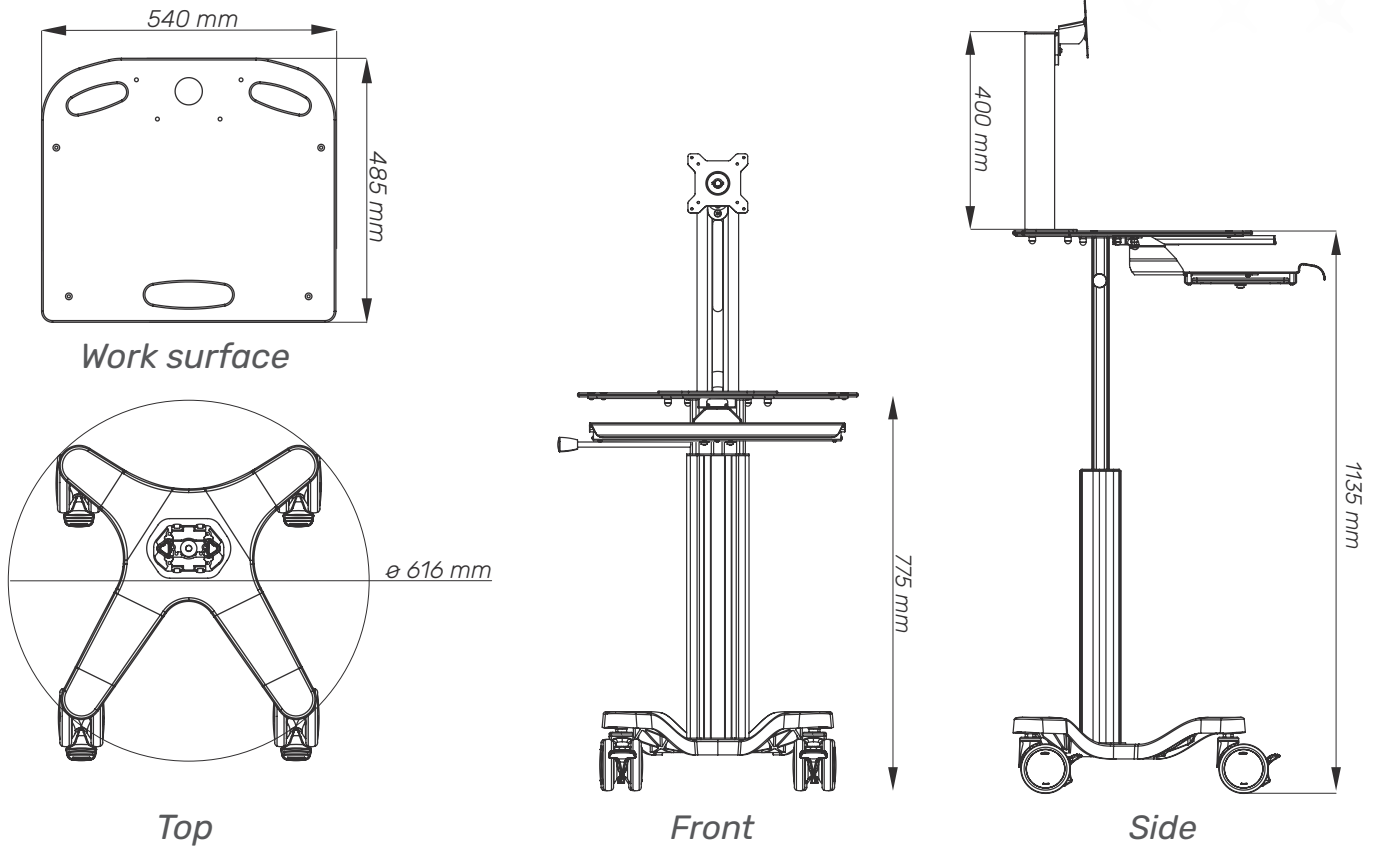

CHA4-4

Height adjustable cart with keyboard tray and display mount up to 24".

Chameleon 4 Range

Ergonomic

Easy to clean

Multi purpose

Lifetime warranty

Quick setup

FEATURES

Height adjustment and channels to fix accessories

Keyboard tray with mouse pad

Tiltable, rotatable, height adjustable Display Mount

Designed and manufactured in Hungary, products are typically 100% recyclable and upgradable in the future. Raw materials are sourced locally or in the EU.

Cart Properties

Dimensions and mechanical data

Mechanical data	
Height	Min: 775 mm Max: 1135 mm
Wheelbase dimension	616 mm (diameter)
Work surface dimensions	Width: 540 mm Height: 485 mm
Wheels/locking	2 lockable, 100mm diameter
Loading capacity	25 kg
VESA Mount hole pattern:	75x75 mm; 100x100 mm
VESA Mount load capacity	6-12 kg up to 24"
Construction	
Main material	Aluminium, PMMA
Color	
RAL 9016	
Custom color	
Certificates	
Certificates conforms to	IEC60601-1:2012 (Edition 3)
CE	Rohs compliant