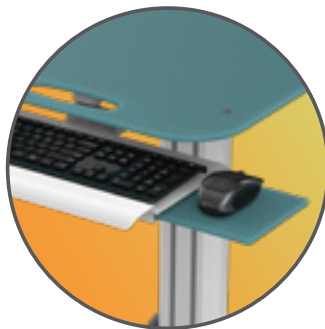

CHA4-4

Height adjustable cart with keyboard tray and display mount up to 24".

Chameleon 4 Range

Ergonomic

Easy to clean

Multi purpose

Lifetime warranty

Quick setup

FEATURES

Height adjustment and channels to fix accessories

Keyboard tray with mouse pad

Tiltable, rotatable, height adjustable Display Mount

Designed and manufactured in Hungary, products are typically 100% recyclable and upgradable in the future. Raw materials are sourced locally or in the EU.

Cart Properties

Dimensions and mechanical data

Mechanical data	
Height	Min: 775 mm Max: 1135 mm
Wheelbase dimension	616 mm (diameter)
Work surface dimensions	Width: 540 mm Height: 485 mm
Wheels/locking	2 lockable, 100mm diameter
Loading capacity	25 kg
VESA Mount hole pattern:	75x75 mm; 100x100 mm
VESA Mount load capacity	6-12 kg up to 24"
Construction	
Main material	Aluminium, PMMA
Color	
RAL 9016	
Custom color	
Certificates	
Certificates conforms to	IEC60601-1:2012 (Edition 3)
CE	Rohs compliant