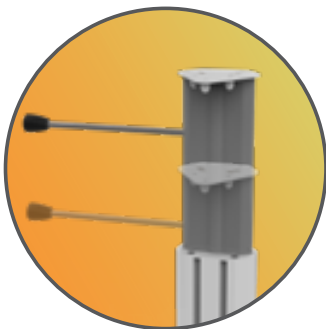

CHA4-4

Height adjustable cart with keyboard tray and display mount up to 24".

Chameleon 4 Range

Ergonomic

Easy to clean

Multi purpose

Lifetime warranty

Quick setup

FEATURES

Height adjustment and channels to fix accessories

Keyboard tray with mouse pad

Tiltable, rotatable, height adjustable Display Mount

Designed and manufactured in Hungary, products are typically 100% recyclable and upgradable in the future. Raw materials are sourced locally or in the EU.

Cart Properties

Dimensions and mechanical data

Mechanical data	
Height	Min: 775 mm Max: 1135 mm
Wheelbase dimension	616 mm (diameter)
Work surface dimensions	Width: 540 mm Height: 485 mm
Wheels/locking	2 lockable, 100mm diameter
Loading capacity	25 kg
VESA Mount hole pattern:	75x75 mm; 100x100 mm
VESA Mount load capacity	6-12 kg up to 24"
Construction	
Main material	Aluminium, PMMA
Color	
RAL 9016	
Custom color	
Certificates	
Certificates conforms to	IEC60601-1:2012 (Edition 3)
CE	Rohs compliant