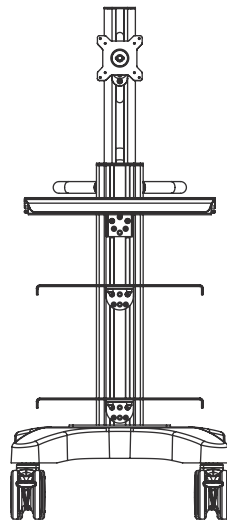

Shelves

Cart Properties

Dimensions and mechanical data

Keyboard tray

Shelf

Base

Front

Side

Mechanical data

Height	1310 mm
Wheelbase dimension	750 mm (diameter)
Wheel construction	Polyamide with Polyurethane tread
Wheels/locking	2 lockable, 100 mm diameter
Loading capacity	80 kg

Construction

Main material	Aluminium
---------------	-----------