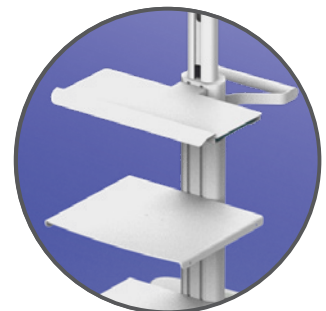

GIR8-3-0137

Giraffe cart with Display mount,
Keyboard tray, Shelves and Handle

Giraffe 8 Range

Ergonomic

Easy to clean

Multi purpose

Lifetime warranty

Quick setup

FEATURES

Designed and manufactured in Hungary, products are typically 100% recyclable and upgradable in the future. Raw materials are sourced locally or in the EU.

Display mount

Work surface with mouse tray

Shelves

Cart Properties

Dimensions and mechanical data

Keyboard tray

Shelf

Base

Front

Side

Mechanical data

Height	1310 mm
Wheelbase dimension	750 mm (diameter)
Wheel construction	Polyamide with Polyurethane tread
Wheels/locking	2 lockable, 100 mm diameter
Loading capacity	80 kg

Construction

Main material	Aluminium
---------------	-----------