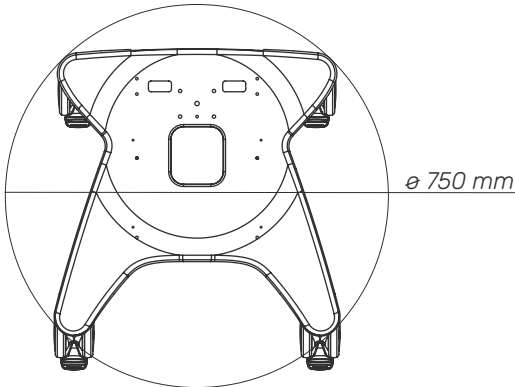

Shelves

Cart Properties

Dimensions and mechanical data

Keyboard tray

Shelf

Base

Front

Side

Mechanical data

Height	1310 mm
Wheelbase dimension	750 mm (diameter)
Wheel construction	Polyamide with Polyurethane tread
Wheels/locking	2 lockable, 100 mm diameter
Loading capacity	80 kg

Construction

Main material	Aluminium
---------------	-----------