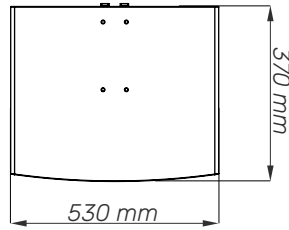

Shelves

Cart Properties

Dimensions and mechanical data

Keyboard tray

Shelf

Base

Front

Side

Mechanical data

Height	1310 mm
Wheelbase dimension	750 mm (diameter)
Wheel construction	Polyamide with Polyurethane tread
Wheels/locking	2 lockable, 100 mm diameter
Loading capacity	80 kg

Construction

Main material	Aluminium
---------------	-----------