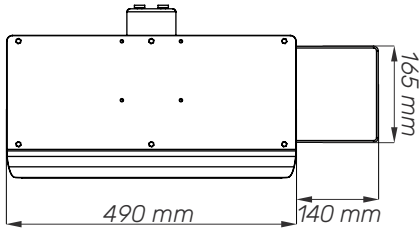

Shelves

Cart Properties

Dimensions and mechanical data

Keyboard tray

Shelf

Base

Front

Side

Mechanical data

Height	1310 mm
Wheelbase dimension	750 mm (diameter)
Wheel construction	Polyamide with Polyurethane tread
Wheels/locking	2 lockable, 100 mm diameter
Loading capacity	80 kg

Construction

Main material	Aluminium
---------------	-----------