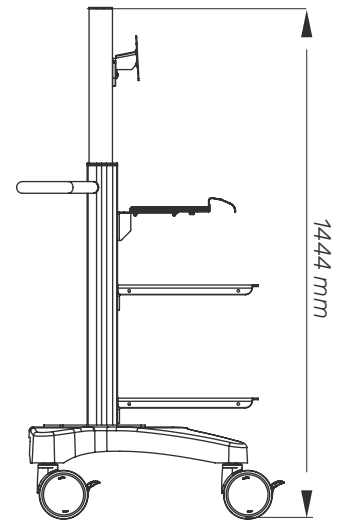

Shelves

Cart Properties

Dimensions and mechanical data

Keyboard tray

Shelf

Base

Front

Side

Mechanical data

Height	1310 mm
Wheelbase dimension	750 mm (diameter)
Wheel construction	Polyamide with Polyurethane tread
Wheels/locking	2 lockable, 100 mm diameter
Loading capacity	80 kg

Construction

Main material	Aluminium
---------------	-----------